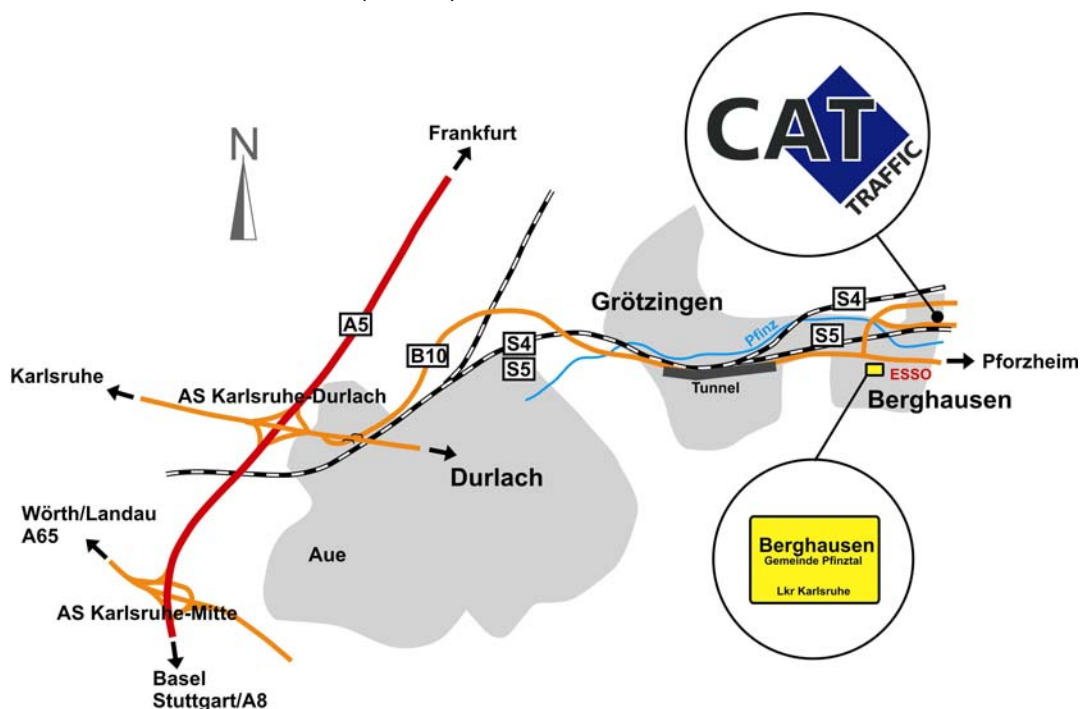

Directions

From North and Southwest (A5)

1. Turn off highway A5 at AS Karlsruhe-Durlach (AS = Anschlussstelle; highway junction), heading towards Durlach.
2. After 300 m stay on the right-hand side, following B10 (two lanes) towards Porzheim/Bretten.
3. After approx. 5 km you will pass through a tunnel.
4. Right in front of the town sign 'Berghausen (borough Pfinztal)' respectively the Esso gas station turn left in the direction of 'Gewerbegebiet (=industrial area)/Fraunhofer ICT'.
5. Please follow the main road (right-hand bend). After approx. 500 m you are reaching CAT on the left-hand side (grey building next to the company 'Reisser').

From West (A65/Pfalz)

1. At the end of the highway (A65) in Wörth follow the four-lane expressway (B10) up to highway junction Karlsruhe-Mitte.
2. Change on highway A5 heading towards Frankfurt.
3. Further directions see above (Pos. 1).

From Southeast (A8/Stuttgart, Munich)

1. Turn off highway A8 at 'Pforzheim West/Remchingen', following B10 towards 'Remchingen/Karlsruhe' (right-hand turn at traffic sign).
2. After approx. 18 km you are reaching Berghausen.
3. Having passed the town you are heading to your right-hand side towards 'Gewerbegebiet (=industrial area)/Fraunhofer ICT' just behind the town sign (Esso gas station on the left-hand side).
4. Further directions see above (Pos. 5).

Directions

From central station Karlsruhe with the tram

It is easy to reach CAT by public transport:

1. The tram S3 leaves the central station approx. every 10-20 minutes, heading towards Bruchsal. Make sure to buy a ticket for 3 zones.
2. At train station ‚Durlach‘ (approx. 10 minutes from central station) change to tram S5 in direction ‚Pforzheim‘
3. Reaching Berghausen leave the tram at the stations ‚Pfinzbrücke‘ or ‚Bahnhof‘
4. CAT is located on the left-hand side of the railway line (seen from direction of travel) between the two stations (grey building next to the company ‚Reisser‘)